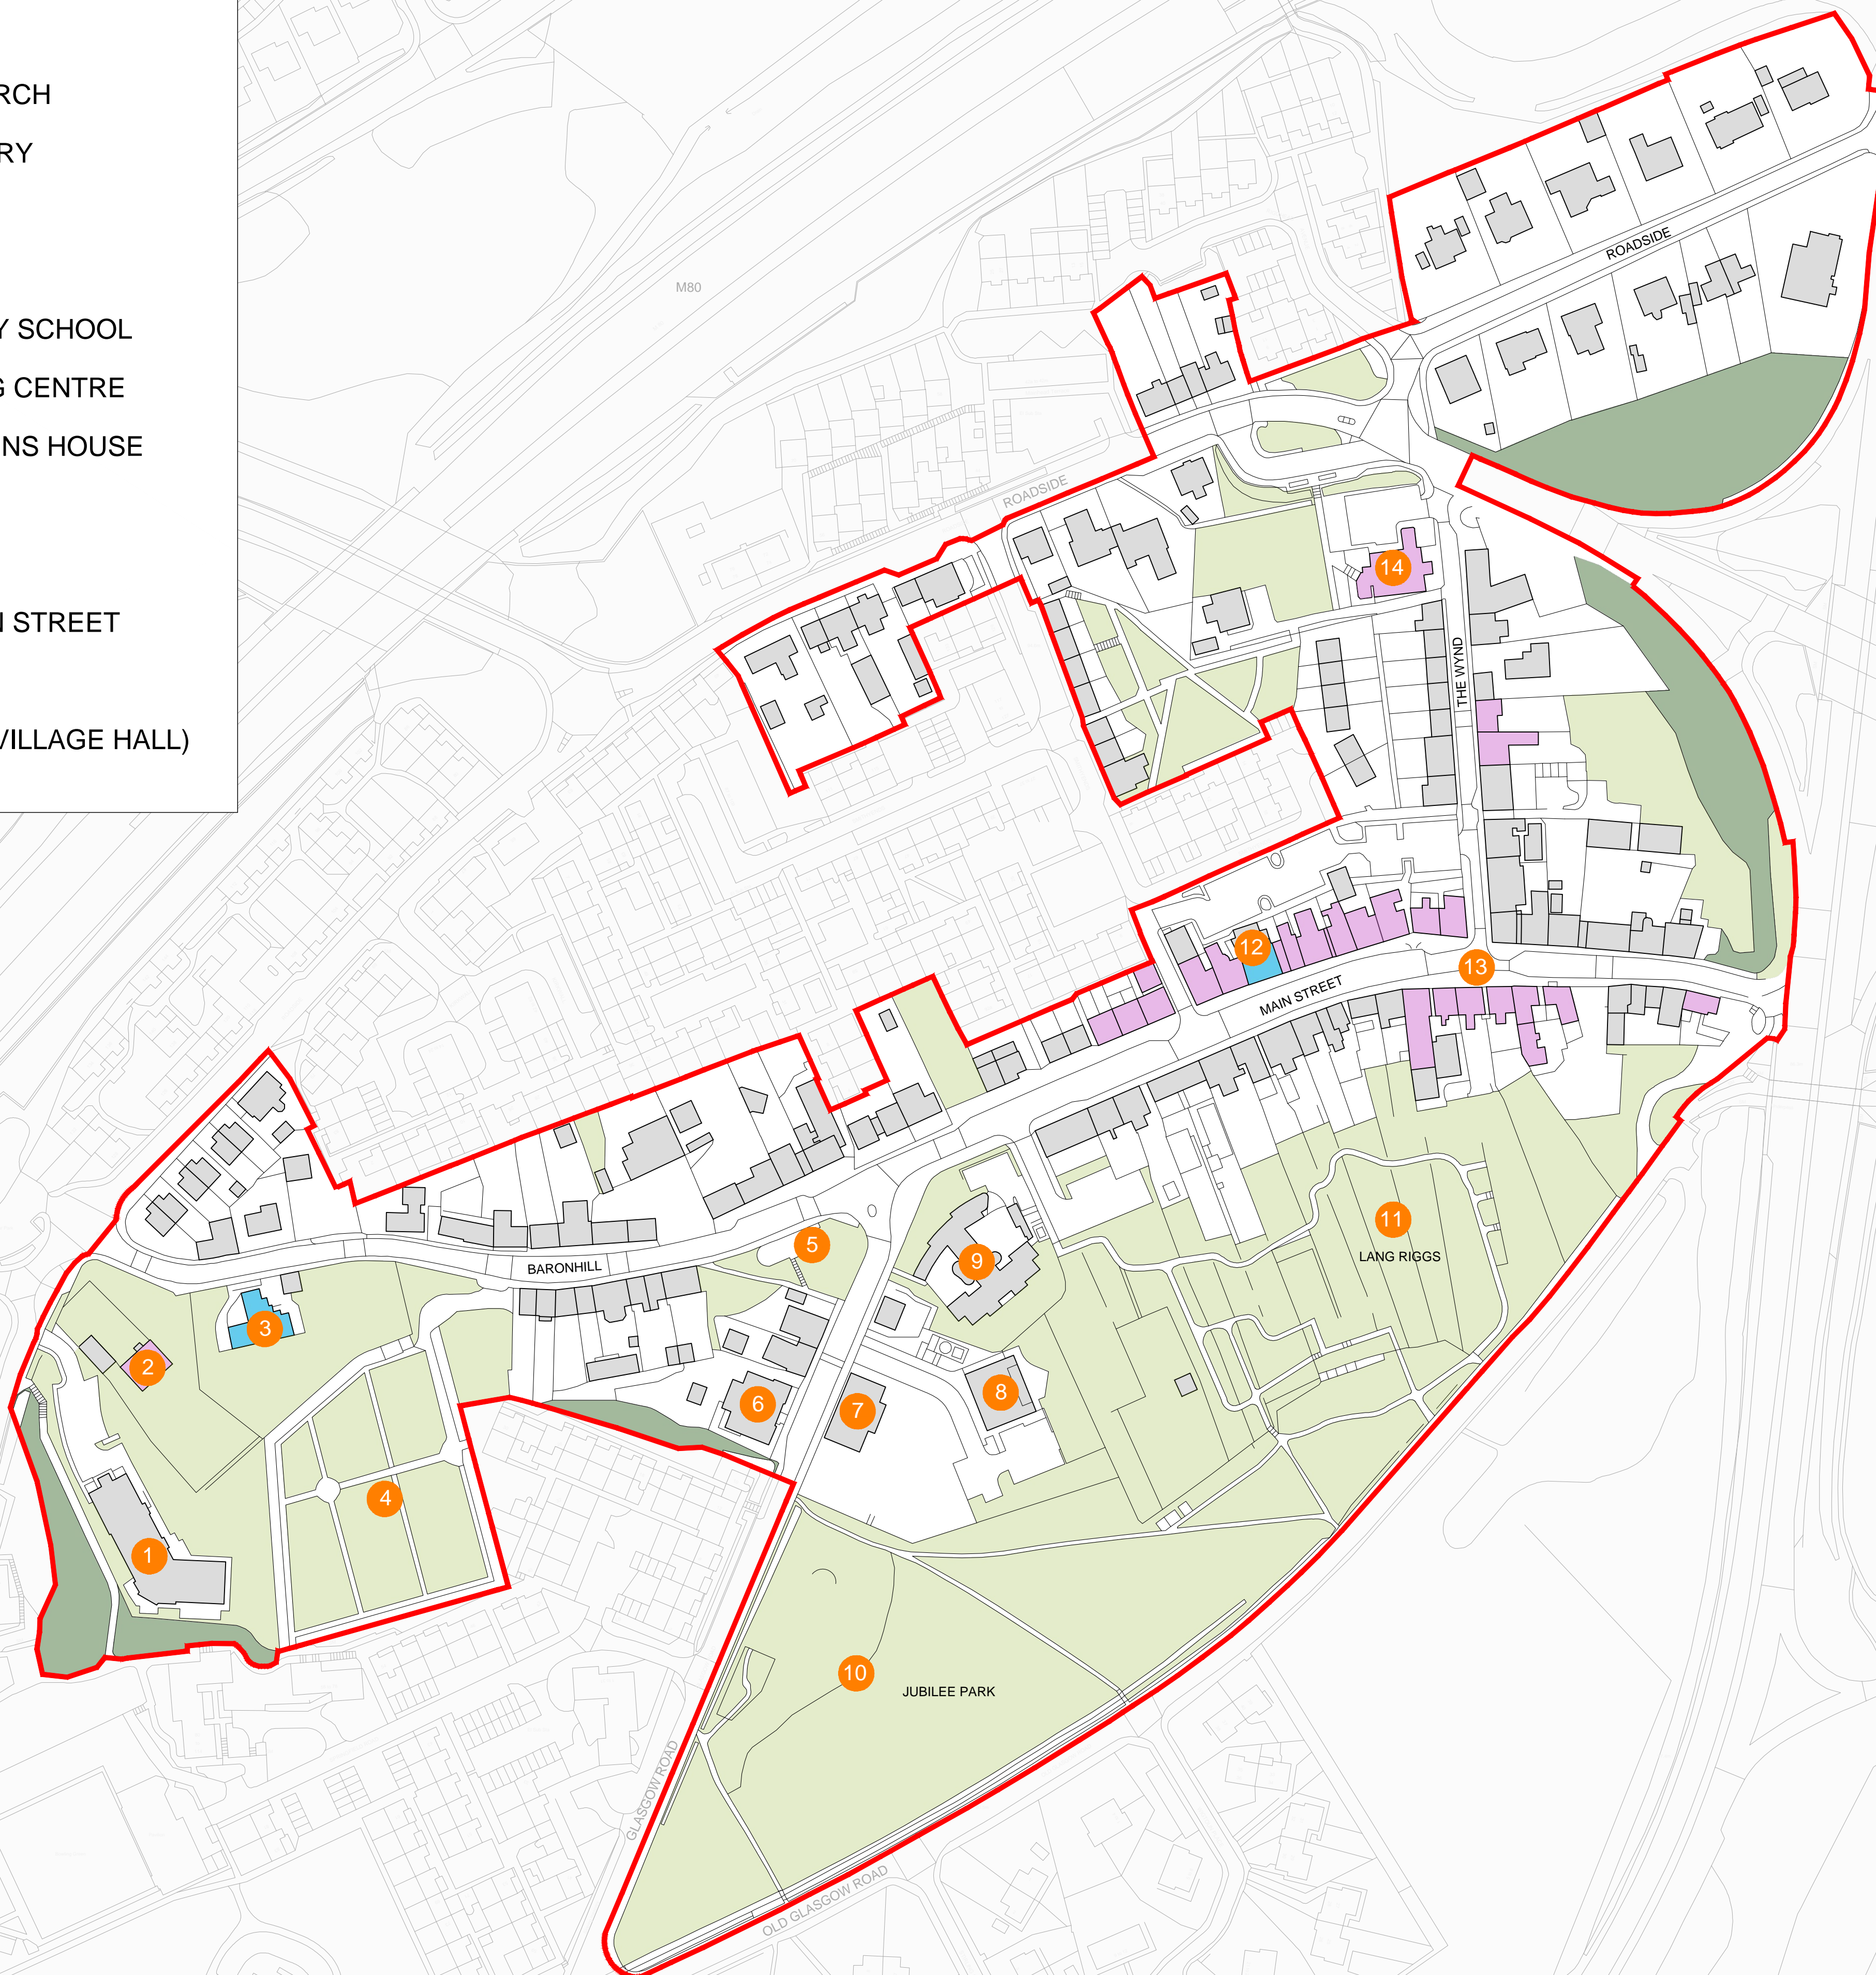

- 1 'THE VILLAGE' NURSING HOME
- 2 PARISH KIRK MANSE
- 3 CUMBERNAULD OLD PARISH CHURCH
- 4 CUMBERNAULD VILLAGE CEMETARY
- 5 CUMBERNAULD WAR MEMORIAL
- 6 CUMBERNAULD MASONIC LODGE
- 7 FORMER CUMBERNAULD PRIMARY SCHOOL
- 8 CUMBERNAULD FAMILY LEARNING CENTRE
- 9 CUMBERNAULD VILLAGE CHILDRENS HOUSE
- 10 JUBILEE PARK
- 11 LANG RIGGS
- 12 FORMER 'MASONIC ARMS' 62 MAIN STREET
- 13 HISTORIC VILLAGE CENTRE
- 14 FORMER UNITED FREE CHURCH (VILLAGE HALL)

**KEY**

- B LISTED BUILDING
- C LISTED BUILDING
- PUBLIC GREEN SPACE
- TREES/ FOLIAGE